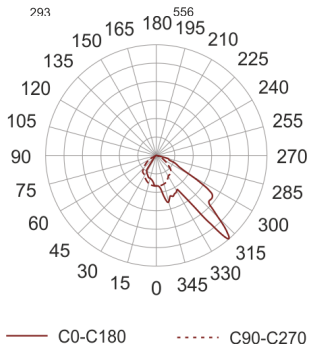

5STARS 1000/A45-INT ALU

- IP: 66
- Color temperature:
- Luminous flux: lm

Name	Code	Colour	Voltage supply	Luminaire wattage	Light source type	Handle
5STARS 1000/A45-INT ALU	4016794	aluminum	230V	1000W	HIT	E40
5STARS 1000/A45-INT ALU	4016994	aluminum	230V	1000W	HIT/HST	E40