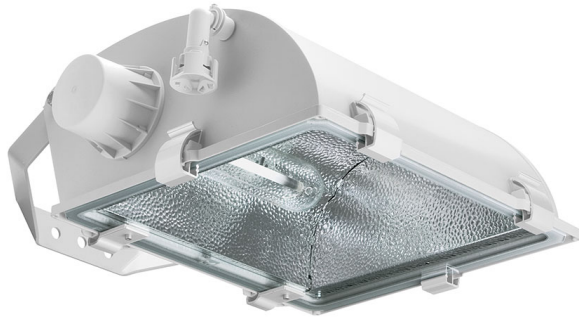

5STARS 1000/A45-INT ALU

- IP: 66
- Color temperature:
- Luminous flux: lm

Name	Code	Colour	Voltage supply	Luminaire wattage	Light source type	Handle
5STARS 1000/A45-INT ALU	4016794	aluminum	230V	1000W	HIT	E40
5STARS 1000/A45-INT ALU	4016994	aluminum	230V	1000W	HIT/HST	E40