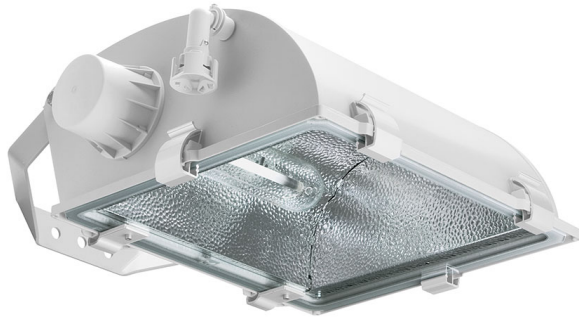

5STARS 1000/S-INT ALU

- IP: 66
- Color temperature:
- Luminous flux: lm

Name	Code	Colour	Voltage supply	Luminaire wattage	Light source type	Handle
5STARS 1000/S-INT ALU	4003794	aluminum	230V	1000W	HIT	E40
5STARS 1000/S-INT ALU	4003594	aluminum	230V	1000W	HIT/HST	E40