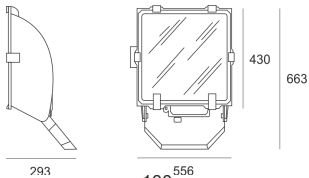

5STARS 1000/S-INT ALU

- IP: 66
- Color temperature:
- Luminous flux: lm

Name	Code	Colour	Voltage supply	Luminaire wattage	Light source type	Handle
5STARS 1000/S-INT ALU	4003794	aluminum	230V	1000W	HIT	E40
5STARS 1000/S-INT ALU	4003594	aluminum	230V	1000W	HIT/HST	E40