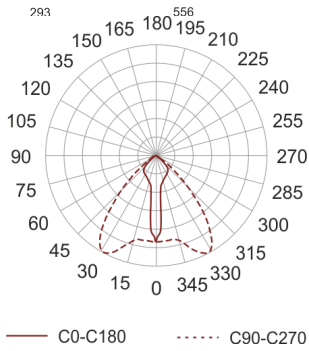

5STARS 1000/S-INT ALU

- IP: 66
- Color temperature:
- Luminous flux: lm

Name	Code	Colour	Voltage supply	Luminaire wattage	Light source type	Handle
5STARS 1000/S-INT ALU	4003794	aluminum	230V	1000W	HIT	E40
5STARS 1000/S-INT ALU	4003594	aluminum	230V	1000W	HIT/HST	E40