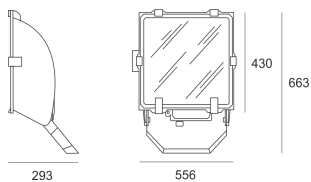

# 5STARS 600/A45-INT ALU

- IP: 66
- Color temperature:
- Luminous flux: lm

Name	Code	Colour	Voltage supply	Luminaire wattage	Light source type	Handle
<a href="#">5STARS 600/A45-INT ALU</a>	4016994	aluminum	230V	600W	HST	E40