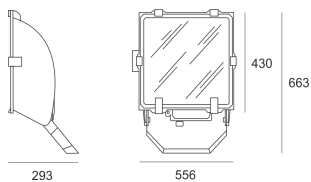

5STARS 600/A45-INT ALU

- IP: 66
- Color temperature:
- Luminous flux: lm

Name	Code	Colour	Voltage supply	Luminaire wattage	Light source type	Handle
5STARS 600/A45-INT ALU	4016994	aluminum	230V	600W	HST	E40