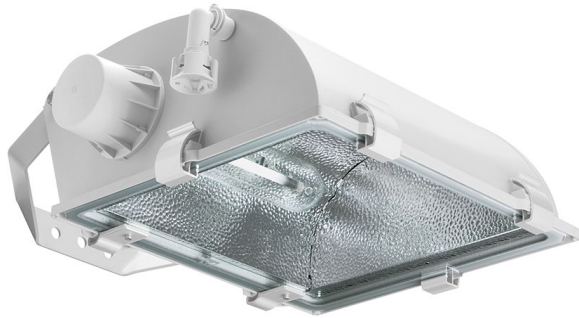

5STARS 600/A45-M ALU

- IP: 66
- Color temperature:
- Luminous flux: lm

Name	Code	Colour	Voltage supply	Luminaire wattage	Light source type	Handle
5STARS 600/A45-M ALU	4002294	aluminum	230V	600W	HST	E40