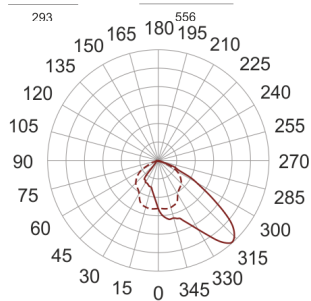

5STARS 600/A45-M ALU

— C0-C180 ····· C90-C270

- IP: 66
- Color temperature:
- Luminous flux: lm

Name	Code	Colour	Voltage supply	Luminaire wattage	Light source type	Handle
5STARS 600/A45-M ALU	4002294	aluminum	230V	600W	HST	E40