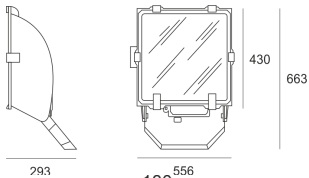

5STARS 600/A45-M ALU

- IP: 66
- Color temperature:
- Luminous flux: lm

Name	Code	Colour	Voltage supply	Luminaire wattage	Light source type	Handle
5STARS 600/A45-M ALU	4002294	aluminum	230V	600W	HST	E40