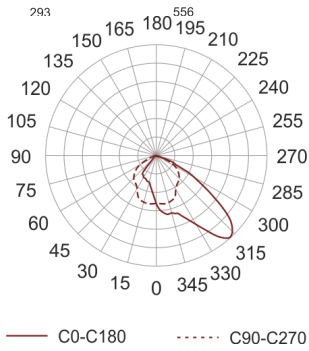

5STARS 600/A45-M ALU

- IP: 66
- Color temperature:
- Luminous flux: lm

Name	Code	Colour	Voltage supply	Luminaire wattage	Light source type	Handle
5STARS 600/A45-M ALU	4002294	aluminum	230V	600W	HST	E40