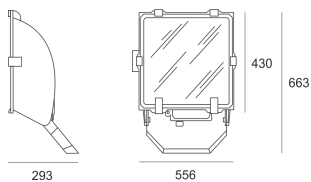

5STARS 600/S-INT ALU

- IP: 66
- Color temperature:
- Luminous flux: lm

Name	Code	Colour	Voltage supply	Luminaire wattage	Light source type	Handle
5STARS 600/S-INT ALU	4003594	aluminum	230V	600W	HST	E40