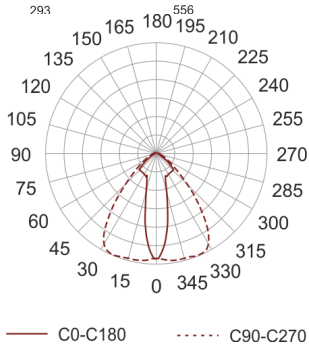

5STARS 600/S-M ALU

- IP: 66
- Color temperature:
- Luminous flux: lm

Name	Code	Colour	Voltage supply	Luminaire wattage	Light source type	Handle
5STARS 600/S-M ALU	4001994	aluminum	230V	600W	HST	E40