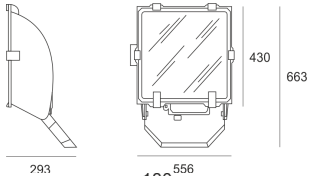

5STARS 600/S-M ALU

- IP: 66
- Color temperature:
- Luminous flux: lm

Name	Code	Colour	Voltage supply	Luminaire wattage	Light source type	Handle
5STARS 600/S-M ALU	4001994	aluminum	230V	600W	HST	E40