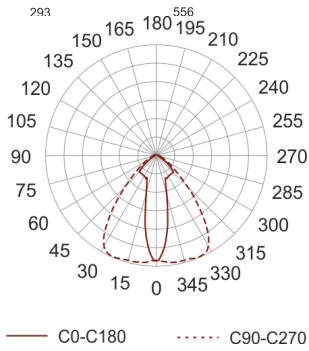

5STARS 600/S-M ALU

- IP: 66
- Color temperature:
- Luminous flux: lm

Name	Code	Colour	Voltage supply	Luminaire wattage	Light source type	Handle
5STARS 600/S-M ALU	4001994	aluminum	230V	600W	HST	E40