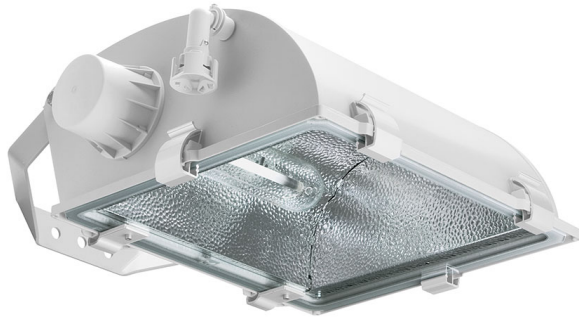

5STARS 600/S-M ALU

- IP: 66
- Color temperature:
- Luminous flux: lm

Name	Code	Colour	Voltage supply	Luminaire wattage	Light source type	Handle
5STARS 600/S-M ALU	4001994	aluminum	230V	600W	HST	E40