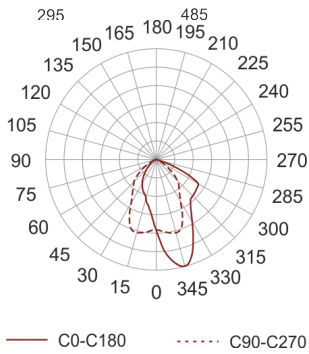

# 5STARS1 101/A20 ALU

- IP: 66
- Color temperature:
- Luminous flux: lm

Name	Code	Colour	Voltage supply	Luminaire wattage	Light source type	Handle

5STARS1- 101/A20-ALU	5077794	aluminum	230V	100W	HIE	E27
-------------------------	---------	----------	------	------	-----	-----