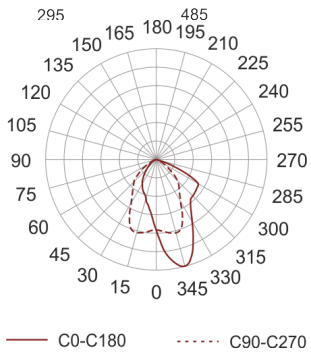

# 5STARS1 101/A20 ALU

- IP: 66
- Color temperature:
- Luminous flux: lm

Name	Code	Colour	Voltage supply	Luminaire wattage	Light source type	Handle

5STARS1- 101/A20-ALU	5077794	aluminum	230V	100W	HIE	E27
-------------------------	---------	----------	------	------	-----	-----