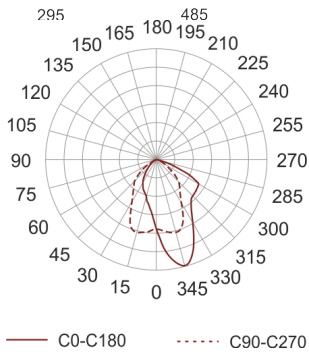

5STARS1 151/A20 ALU

- IP: 66
- Color temperature:
- Luminous flux: lm

Name	Code	Colour	Voltage supply	Luminaire wattage	Light source type	Handle
------	------	--------	----------------	-------------------	-------------------	--------