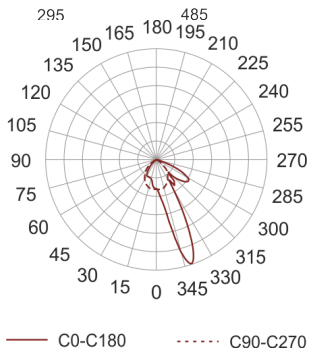

5STARS1 72/A20 ALU

- IP: 66
- Color temperature:
- Luminous flux: lm

| Name | Code | Colour | Voltage supply | Luminaire wattage | Light source type | Handle |
|------|------|--------|----------------|-------------------|-------------------|--------|
| | | | | | | |