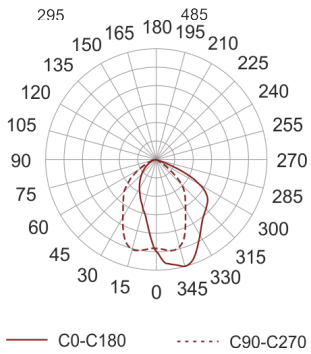

5STARS1 73/A20 ALU

- IP: 66
- Color temperature:
- Luminous flux: lm

Name	Code	Colour	Voltage supply	Luminaire wattage	Light source type	Handle

5STARS1- 73/A20.ALU	5077494	aluminum	230V	70W	HSE	E27
------------------------	---------	----------	------	-----	-----	-----