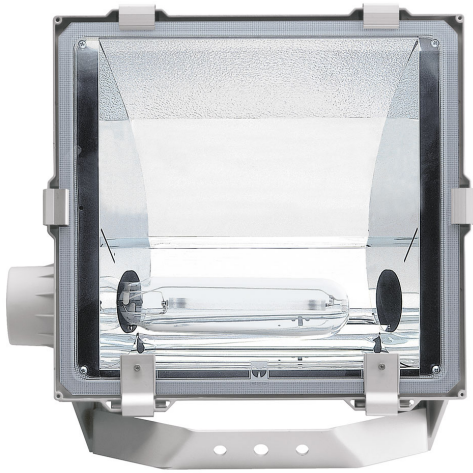

5STARS1 73/A20 ALU

- IP: 66
- Color temperature:
- Luminous flux: lm

Name	Code	Colour	Voltage supply	Luminaire wattage	Light source type	Handle

5STARS1- 73/A20.ALU	5077494	aluminum	230V	70W	HSE	E27
------------------------	---------	----------	------	-----	-----	-----