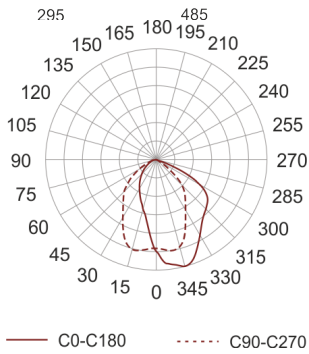

5STARS1 73/A20 ALU

- IP: 66
- Color temperature:
- Luminous flux: lm

Name	Code	Colour	Voltage supply	Luminaire wattage	Light source type	Handle

5STARS1- 73/A20.ALU	5077494	aluminum	230V	70W	HSE	E27
------------------------	---------	----------	------	-----	-----	-----