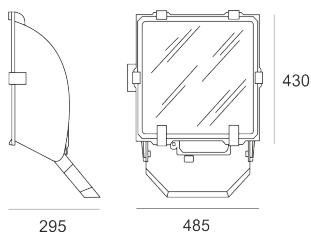

5STARS1 WR 100 ALU

- IP: 66
- Color temperature:
- Luminous flux: lm

Name	Code	Colour	Voltage supply	Luminaire wattage	Light source type	Handle
5STARS1 WR 100 ALU	5101994	aluminum	230V	100W	HIE/S	E27