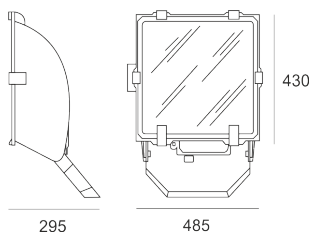

# 5STARS1 WR 100 ALU

- IP: 66
- Color temperature:
- Luminous flux: lm

Name	Code	Colour	Voltage supply	Luminaire wattage	Light source type	Handle
<a href="#">5STARS1 WR 100 ALU</a>	5101994	aluminum	230V	100W	HIE/S	E27