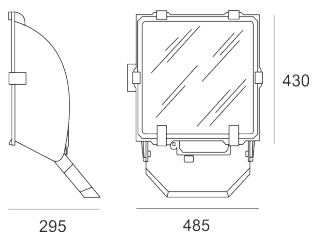

5STARS1 WR 100 ALU

- IP: 66
- Color temperature:
- Luminous flux: lm

Name	Code	Colour	Voltage supply	Luminaire wattage	Light source type	Handle
5STARS1 WR 100 ALU	5101994	aluminum	230V	100W	HIE/S	E27