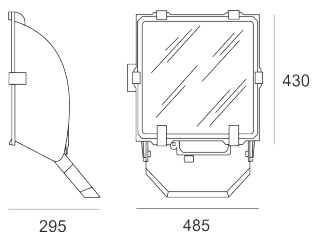

# 5STARS1 WR 150 ALU

- IP: 66
- Color temperature:
- Luminous flux: lm

Name	Code	Colour	Voltage supply	Luminaire wattage	Light source type	Handle
<a href="#">5STARS1 WR 150 ALU</a>	5102094	aluminum	230V	150W	HIE/S	E27