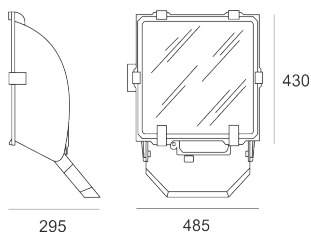

# 5STARS1 WR 150 ALU

- IP: 66
- Color temperature:
- Luminous flux: lm

Name	Code	Colour	Voltage supply	Luminaire wattage	Light source type	Handle
<a href="#">5STARS1 WR 150 ALU</a>	5102094	aluminum	230V	150W	HIE/S	E27