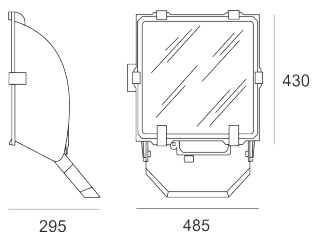

5STARS1 WR 150 ALU

- IP: 66
- Color temperature:
- Luminous flux: lm

Name	Code	Colour	Voltage supply	Luminaire wattage	Light source type	Handle
5STARS1 WR 150 ALU	5102094	aluminum	230V	150W	HIE/S	E27