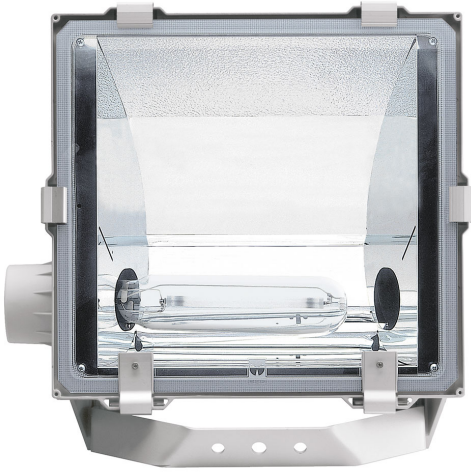

5STARS1 WR 42 ALU

- IP: 66
- Color temperature:
- Luminous flux: lm

| Name | Code | Colour | Voltage supply | Luminaire wattage | Light source type | Handle |
|-----------------------------------|---------|----------|----------------|-------------------|-------------------|-----------|
| 5STARS1 WR 42 ALU | 5102194 | aluminum | 230V | 26W/32W/42W | TC-TEL | Gx24q-3/4 |