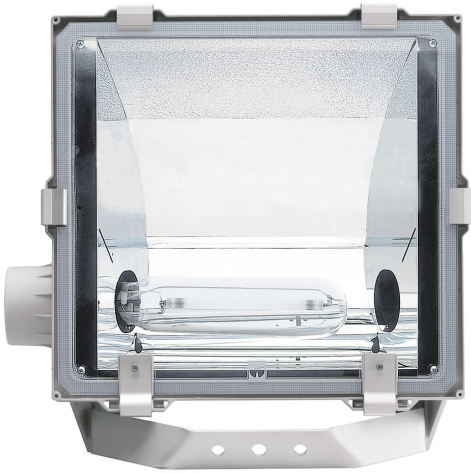

5STARS1 WR 42 ALU

- IP: 66
- Color temperature:
- Luminous flux: lm

Name	Code	Colour	Voltage supply	Luminaire wattage	Light source type	Handle
5STARS1 WR 42 ALU	5102194	aluminum	230V	26W/32W/42W	TC-TEL	Gx24q-3/4