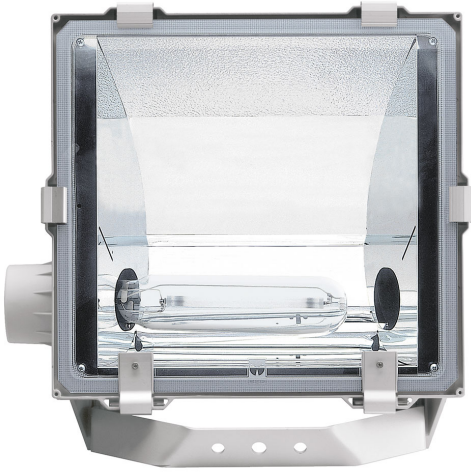

# 5STARS1 WR 42 ALU

- IP: 66
- Color temperature:
- Luminous flux: lm

Name	Code	Colour	Voltage supply	Luminaire wattage	Light source type	Handle
<a href="#">5STARS1 WR 42 ALU</a>	5102194	aluminum	230V	26W/32W/42W	TC-TEL	Gx24q-3/4