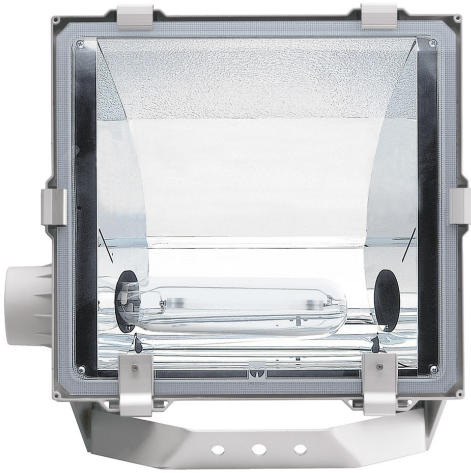

5STARS1 WR 70 ALU

- IP: 66
- Color temperature:
- Luminous flux: lm

Name	Code	Colour	Voltage supply	Luminaire wattage	Light source type	Handle

5STARS1 WR 70 ALU	5101694	aluminum	230V	70W	HSE	E27
----------------------	---------	----------	------	-----	-----	-----