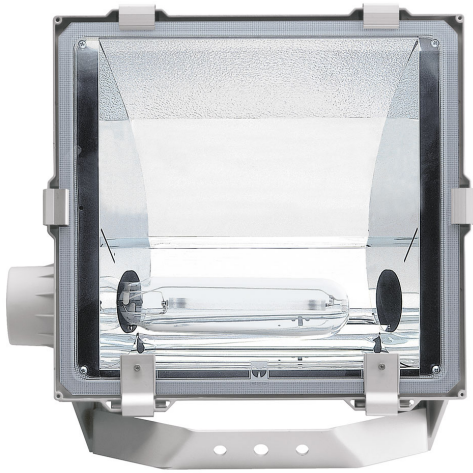

5STARS1 WR 70 ALU

- IP: 66
- Color temperature:
- Luminous flux: lm

Name	Code	Colour	Voltage supply	Luminaire wattage	Light source type	Handle

5STARS1 WR 70 ALU	5101694	aluminum	230V	70W	HSE	E27
----------------------	---------	----------	------	-----	-----	-----