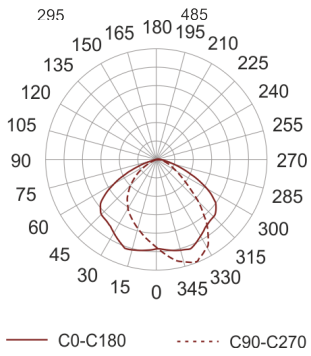

5STARS1 WR 70 ALU

- IP: 66
- Color temperature:
- Luminous flux: lm

Name	Code	Colour	Voltage supply	Luminaire wattage	Light source type	Handle

5STARS1 WR 70 ALU	5101694	aluminum	230V	70W	HSE	E27
----------------------	---------	----------	------	-----	-----	-----