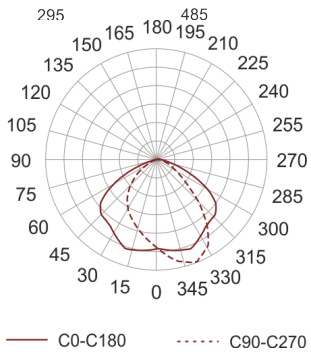

5STARS1 WR 70 ALU

- IP: 66
- Color temperature:
- Luminous flux: lm

Name	Code	Colour	Voltage supply	Luminaire wattage	Light source type	Handle

5STARS1 WR 70 ALU	5101694	aluminum	230V	70W	HSE	E27
----------------------	---------	----------	------	-----	-----	-----