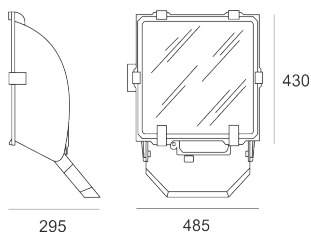

5STARS1 WR 72 ALU

- IP: 66
- Color temperature:
- Luminous flux: lm

Name	Code	Colour	Voltage supply	Luminaire wattage	Light source type	Handle
5STARS1 WR 72 ALU	5101894	aluminum	230V	70W	HIE/S	E27