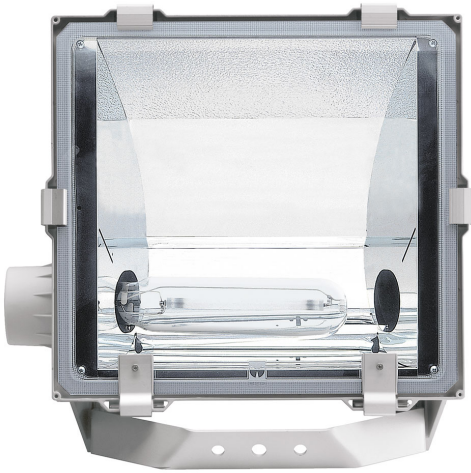

# 5STARS1 WS 150 ALU

- IP: 66
- Color temperature:
- Luminous flux: lm

Name	Code	Colour	Voltage supply	Luminaire wattage	Light source type	Handle

5STARS1.WS- 150.ALU	5078194	aluminum	230V	150W	HIT-CE	G12
------------------------	---------	----------	------	------	--------	-----