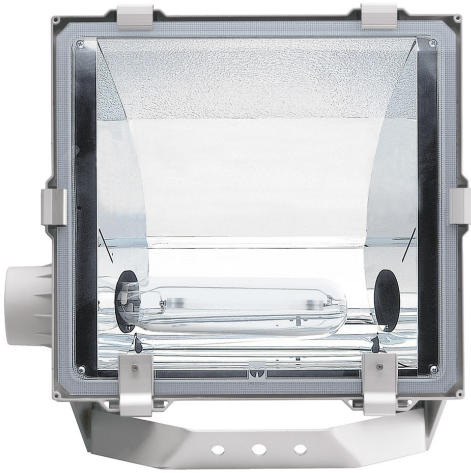

5STARS1 WS 150 ALU

- IP: 66
- Color temperature:
- Luminous flux: lm

Name	Code	Colour	Voltage supply	Luminaire wattage	Light source type	Handle

5STARS1.WS- 150.ALU	5078194	aluminum	230V	150W	HIT-CE	G12
------------------------	---------	----------	------	------	--------	-----