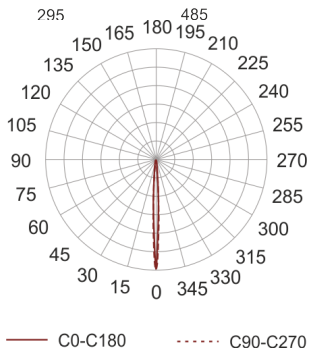

5STARS1 WS 150 ALU

- IP: 66
- Color temperature:
- Luminous flux: lm

Name	Code	Colour	Voltage supply	Luminaire wattage	Light source type	Handle

5STARS1.WS- 150.ALU	5078194	aluminum	230V	150W	HIT-CE	G12
------------------------	---------	----------	------	------	--------	-----