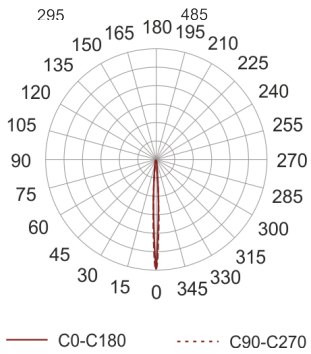

5STARS1 WS 150 ALU

- IP: 66
- Color temperature:
- Luminous flux: lm

Name	Code	Colour	Voltage supply	Luminaire wattage	Light source type	Handle

5STARS1.WS- 150.ALU	5078194	aluminum	230V	150W	HIT-CE	G12
------------------------	---------	----------	------	------	--------	-----