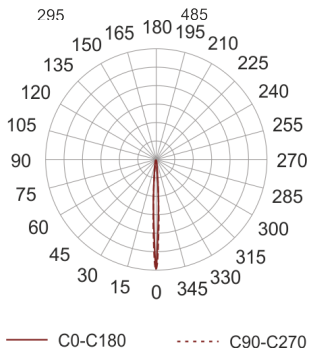

# 5STARS1 WS 150 ALU

- IP: 66
- Color temperature:
- Luminous flux: lm

Name	Code	Colour	Voltage supply	Luminaire wattage	Light source type	Handle

5STARS1.WS- 150.ALU	5078194	aluminum	230V	150W	HIT-CE	G12
------------------------	---------	----------	------	------	--------	-----