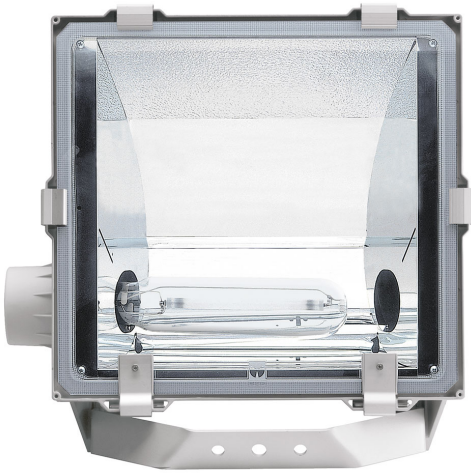

5STARS1 WS 70 ALU

- IP: 66
- Color temperature:
- Luminous flux: lm

Name	Code	Colour	Voltage supply	Luminaire wattage	Light source type	Handle

5STARS1.WS- 70.ALU	5078094	aluminum	230V	70W	HIT-CE	G12
-----------------------	---------	----------	------	-----	--------	-----