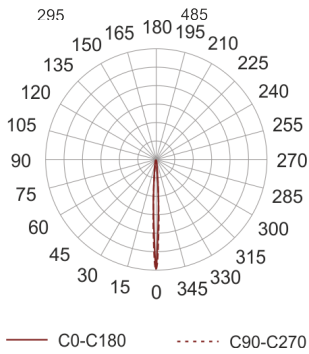

5STARS1 WS 70 ALU

- IP: 66
- Color temperature:
- Luminous flux: lm

Name	Code	Colour	Voltage supply	Luminaire wattage	Light source type	Handle

5STARS1.WS- 70.ALU	5078094	aluminum	230V	70W	HIT-CE	G12
-----------------------	---------	----------	------	-----	--------	-----