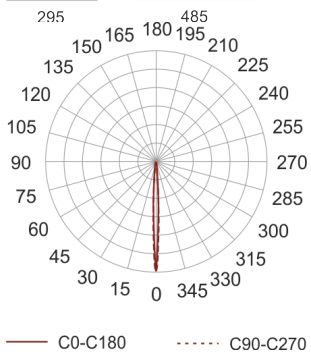

5STARS1 WS 70 ALU

- IP: 66
- Color temperature:
- Luminous flux: lm

Name	Code	Colour	Voltage supply	Luminaire wattage	Light source type	Handle

5STARS1.WS- 70.ALU	5078094	aluminum	230V	70W	HIT-CE	G12
-----------------------	---------	----------	------	-----	--------	-----