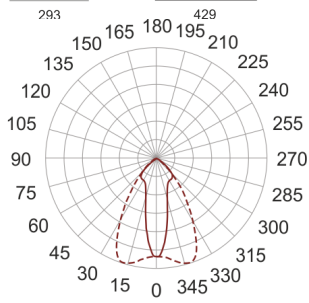

5STARS2 252/S ALU

— C0-C180 - - - - C90-C270

- IP: 66
- Color temperature:
- Luminous flux: lm

Name	Code	Colour	Voltage supply	Luminaire wattage	Light source type	Handle
5STARS2 252/S ALU	5069794	aluminum	230V	250W	HIT/HST	E40