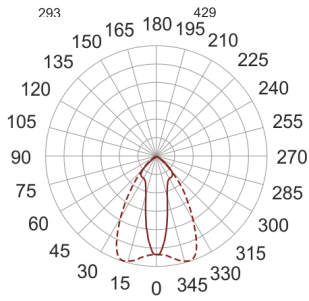

5STARS2 252/S ALU

— C0-C180 - - - - C90-C270

- IP: 66
- Color temperature:
- Luminous flux: lm

Name	Code	Colour	Voltage supply	Luminaire wattage	Light source type	Handle
5STARS2 252/S ALU	5069794	aluminum	230V	250W	HIT/HST	E40