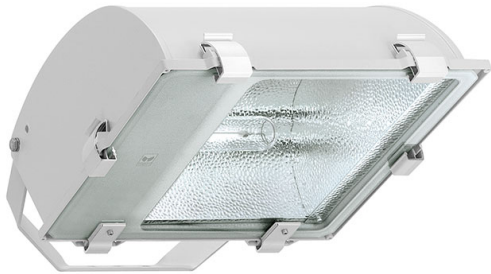

5STARS2 252/S ALU

— C0-C180 - - - - C90-C270

- IP: 66
- Color temperature:
- Luminous flux: lm

Name	Code	Colour	Voltage supply	Luminaire wattage	Light source type	Handle
5STARS2 252/S ALU	5069794	aluminum	230V	250W	HIT/HST	E40