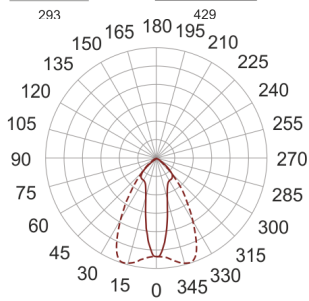

5STARS2 252/S ALU

— C0-C180 - - - - C90-C270

- IP: 66
- Color temperature:
- Luminous flux: lm

Name	Code	Colour	Voltage supply	Luminaire wattage	Light source type	Handle
5STARS2 252/S ALU	5069794	aluminum	230V	250W	HIT/HST	E40