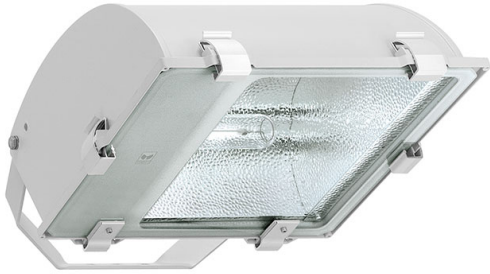

5STARS2 252/S ALU

— C0-C180 - - - - C90-C270

- IP: 66
- Color temperature:
- Luminous flux: lm

Name	Code	Colour	Voltage supply	Luminaire wattage	Light source type	Handle
5STARS2 252/S ALU	5069794	aluminum	230V	250W	HIT/HST	E40