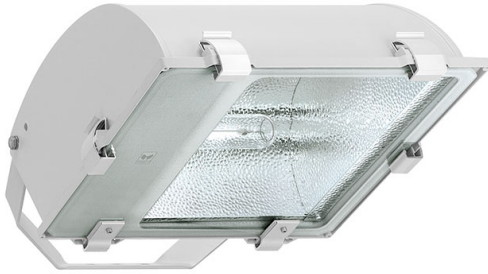

5STARS2 252/S ALU

— C0-C180 - - - - C90-C270

- IP: 66
- Color temperature:
- Luminous flux: lm

Name	Code	Colour	Voltage supply	Luminaire wattage	Light source type	Handle
5STARS2 252/S ALU	5069794	aluminum	230V	250W	HIT/HST	E40