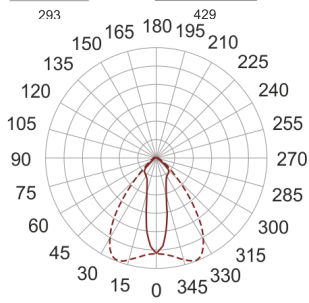

5STARS2 254/S FC2 ALU

— C0-C180 - - - C90-C270

- IP: 66
- Color temperature:
- Luminous flux: lm

Name	Code	Colour	Voltage supply	Luminaire wattage	Light source type	Handle
5STARS2 254/S Fc2 ALU	5189794	aluminum	230V	250W	HIT-DE	Fc2