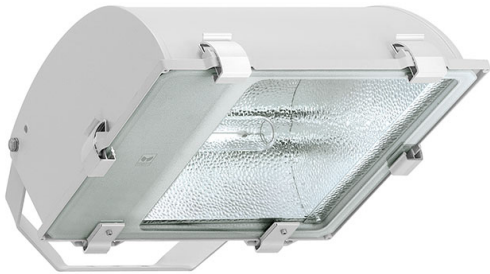

5STARS2 254/S FC2 ALU

— C0-C180 - - - - C90-C270

- IP: 66
- Color temperature:
- Luminous flux: lm

Name	Code	Colour	Voltage supply	Luminaire wattage	Light source type	Handle
5STARS2 254/S Fc2 ALU	5189794	aluminum	230V	250W	HIT-DE	Fc2