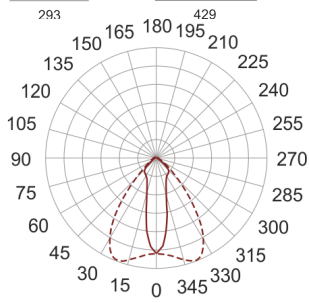

5STARS2 254/S FC2 ALU

— C0-C180 - - - - C90-C270

- IP: 66
- Color temperature:
- Luminous flux: lm

Name	Code	Colour	Voltage supply	Luminaire wattage	Light source type	Handle
5STARS2 254/S Fc2 ALU	5189794	aluminum	230V	250W	HIT-DE	Fc2