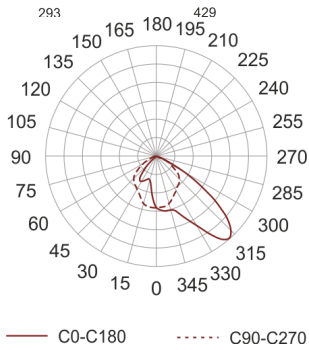

# 5STARS2 400/A45 ALU

- IP: 66
- Color temperature:
- Luminous flux: lm

| Name | Code | Colour | Voltage supply | Luminaire wattage | Light source type | Handle |
|------|------|--------|----------------|-------------------|-------------------|--------|
|      |      |        |                |                   |                   |        |