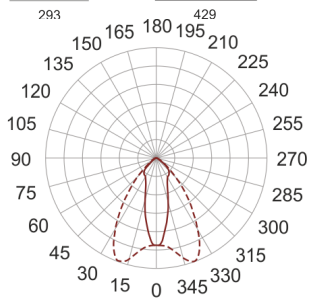

5STARS2 400/S ALU

— C0-C180 - - - - C90-C270

- IP: 66
- Color temperature:
- Luminous flux: lm

Name	Code	Colour	Voltage supply	Luminaire wattage	Light source type	Handle
5STARS2 400/S ALU	5069894	aluminum	230V	400W	HIT	E40