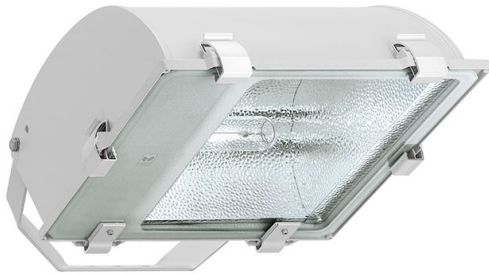

5STARS2 400/S ALU

— C0-C180 - - - - C90-C270

- IP: 66
- Color temperature:
- Luminous flux: lm

Name	Code	Colour	Voltage supply	Luminaire wattage	Light source type	Handle
5STARS2 400/S ALU	5069894	aluminum	230V	400W	HIT	E40