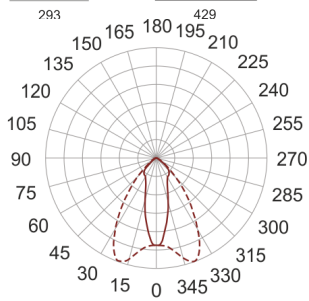

5STARS2 400/S ALU

663

— C0-C180 - - - C90-C270

- IP: 66
- Color temperature:
- Luminous flux: lm

Name	Code	Colour	Voltage supply	Luminaire wattage	Light source type	Handle
5STARS2 400/S ALU	5069894	aluminum	230V	400W	HIT	E40