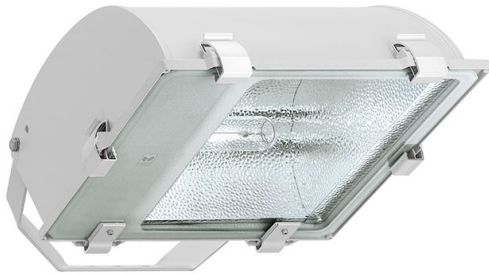

5STARS2 400/S ALU

663

— C0-C180 - - - C90-C270

- IP: 66
- Color temperature:
- Luminous flux: lm

Name	Code	Colour	Voltage supply	Luminaire wattage	Light source type	Handle
5STARS2 400/S ALU	5069894	aluminum	230V	400W	HIT	E40