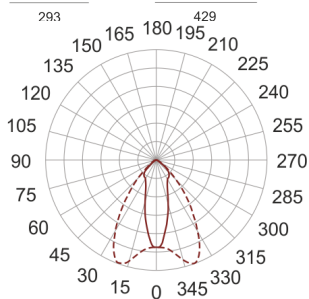

5STARS2 400/S ALU

663

— C0-C180 - - - C90-C270

- IP: 66
- Color temperature:
- Luminous flux: lm

Name	Code	Colour	Voltage supply	Luminaire wattage	Light source type	Handle
5STARS2 400/S ALU	5069894	aluminum	230V	400W	HIT	E40