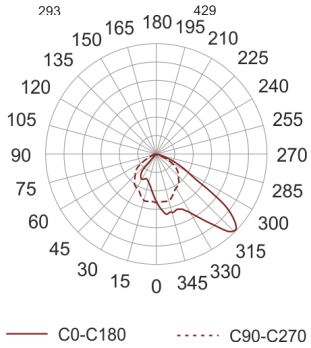

# 5STARS2 402/A45 ALU

- IP: 66
- Color temperature:
- Luminous flux: lm

| Name | Code | Colour | Voltage supply | Luminaire wattage | Light source type | Handle |
|------|------|--------|----------------|-------------------|-------------------|--------|
|      |      |        |                |                   |                   |        |