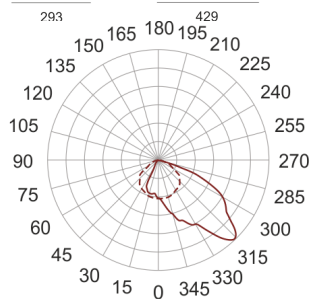

# 5STARS2 402/A55 ALU

— C0-C180      ····· C90-C270

- IP: 66
- Color temperature:
- Luminous flux: lm

| Name | Code | Colour | Voltage supply | Luminaire wattage | Light source type | Handle |
|------|------|--------|----------------|-------------------|-------------------|--------|
|      |      |        |                |                   |                   |        |