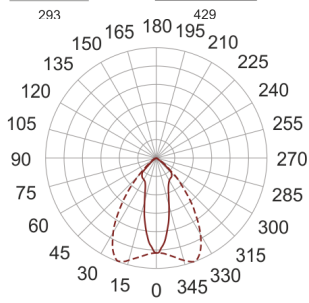

5STARS2 402/S ALU

663

— C0-C180 - - - - C90-C270

- IP: 66
- Color temperature:
- Luminous flux: lm

Name	Code	Colour	Voltage supply	Luminaire wattage	Light source type	Handle
5STARS2 402/S ALU	5069994	aluminum	230V	400W	HIT/HST	E40