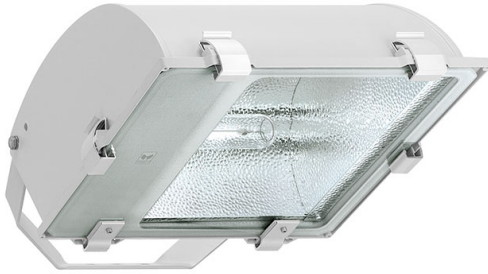

5STARS2 402/S ALU

663

— C0-C180 - - - - C90-C270

- IP: 66
- Color temperature:
- Luminous flux: lm

Name	Code	Colour	Voltage supply	Luminaire wattage	Light source type	Handle
5STARS2 402/S ALU	5069994	aluminum	230V	400W	HIT/HST	E40