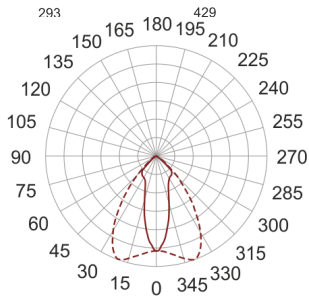

5STARS2 402/S ALU

663

— C0-C180 - - - - C90-C270

- IP: 66
- Color temperature:
- Luminous flux: lm

Name	Code	Colour	Voltage supply	Luminaire wattage	Light source type	Handle
5STARS2 402/S ALU	5069994	aluminum	230V	400W	HIT/HST	E40