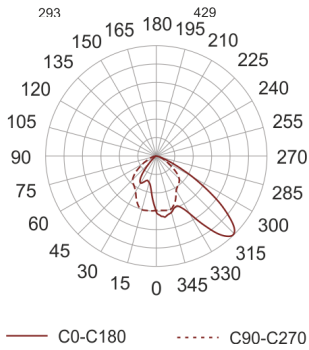

5STARS2 403/A45 FC2 ALU

- IP: 66
- Color temperature:
- Luminous flux: lm

Name	Code	Colour	Voltage supply	Luminaire wattage	Light source type	Handle

5STARS2 403/A45_Fc2 ALU	5190194	aluminum	230V	400W	HIT-DE/HST- DE	Fc2
-------------------------------	---------	----------	------	------	-------------------	-----