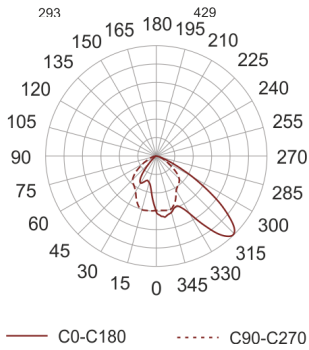

# 5STARS2 403/A45 FC2 ALU

- IP: 66
- Color temperature:
- Luminous flux: lm

Name	Code	Colour	Voltage supply	Luminaire wattage	Light source type	Handle

5STARS2 403/A45_Fc2 ALU	5190194	aluminum	230V	400W	HIT-DE/HST- DE	Fc2
-------------------------------	---------	----------	------	------	-------------------	-----