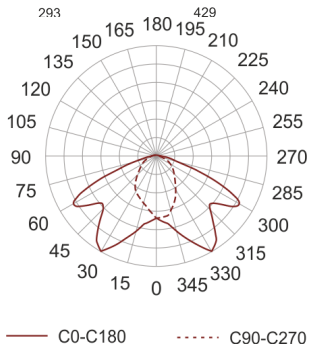

5STARS2 WR 400 ALU

- IP: 66
- Color temperature:
- Luminous flux: lm

Name	Code	Colour	Voltage supply	Luminaire wattage	Light source type	Handle

5STARS2 WR 400 ALU	5071594	aluminum	230V	400W	HIT	E40
-----------------------	---------	----------	------	------	-----	-----