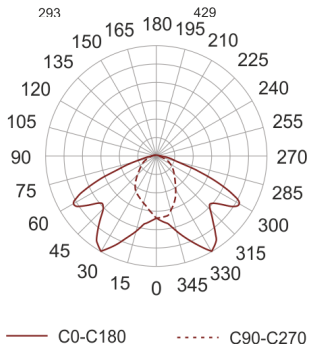

5STARS2 WR 400 ALU

- IP: 66
- Color temperature:
- Luminous flux: lm

Name	Code	Colour	Voltage supply	Luminaire wattage	Light source type	Handle

5STARS2 WR 400 ALU	5071594	aluminum	230V	400W	HIT	E40
-----------------------	---------	----------	------	------	-----	-----