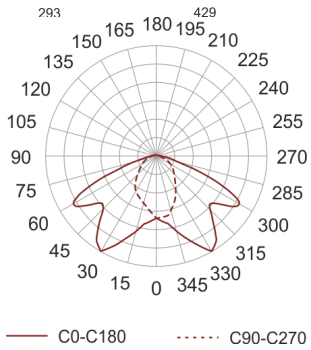

# 5STARS2 WR 400 ALU

- IP: 66
- Color temperature:
- Luminous flux: lm

Name	Code	Colour	Voltage supply	Luminaire wattage	Light source type	Handle

5STARS2 WR 400 ALU	5071594	aluminum	230V	400W	HIT	E40
-----------------------	---------	----------	------	------	-----	-----