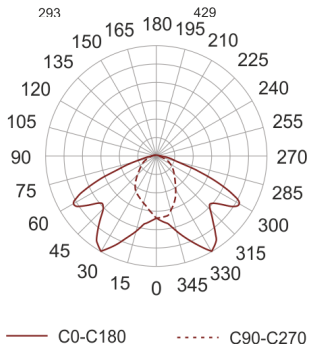

5STARS2 WR 402 ALU

- IP: 66
- Color temperature:
- Luminous flux: lm

Name	Code	Colour	Voltage supply	Luminaire wattage	Light source type	Handle

5STARS2 WR 402 ALU	5071694	aluminum	230V	400W	HIT/HST	E40
---	---------	----------	------	------	---------	-----