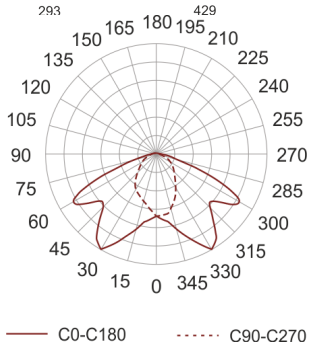

# 5STARS2 WR 402 ALU

- IP: 66
- Color temperature:
- Luminous flux: lm

Name	Code	Colour	Voltage supply	Luminaire wattage	Light source type	Handle

<a href="#">5STARS2 WR</a> <a href="#">402 ALU</a>	5071694	aluminum	230V	400W	HIT/HST	E40
---	---------	----------	------	------	---------	-----