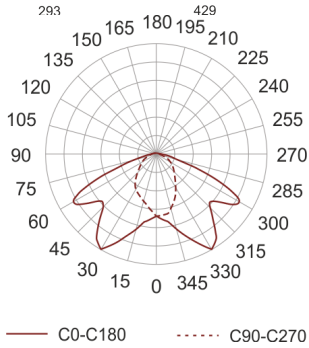

# 5STARS2 WR 402 ALU

- IP: 66
- Color temperature:
- Luminous flux: lm

Name	Code	Colour	Voltage supply	Luminaire wattage	Light source type	Handle

<a href="#">5STARS2 WR</a> <a href="#">402 ALU</a>	5071694	aluminum	230V	400W	HIT/HST	E40
---	---------	----------	------	------	---------	-----