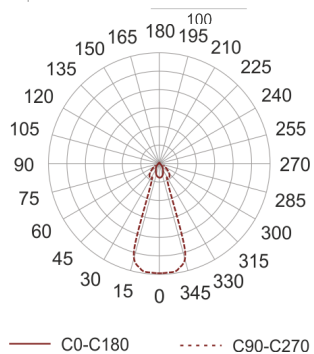

# AGO BIAŁA

- IP: 54
- Color temperature: 2700-3500
- Luminous flux: 27 lm

Name	Code	Colour	Voltage supply	Luminaire wattage	Light source type	Luminous flux	 GOLLAND® nowoczesne oświetlenie 3000k
<a href="#">AGO_BIAŁA</a>	2101681	white	230V	4W	LED	27 lm	