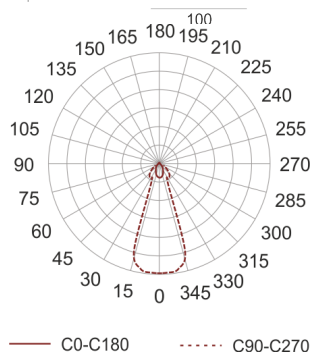

AGO BIAŁA

- IP: 54
- Color temperature: 2700-3500
- Luminous flux: 27 lm

Name	Code	Colour	Voltage supply	Luminaire wattage	Light source type	Luminous flux	 GOLLAND® nowoczesne oświetlenie 3000k
AGO_BIAŁA	2101681	white	230V	4W	LED	27 lm	