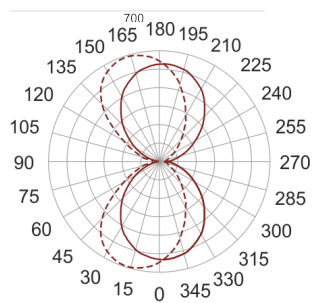

AMBIENT LED 1300 4.0K BIAŁY

— C0-C180 - - - - C90-C270

- IP: 40
- Color temperature: 3500-4000, Cool
- Luminous flux: 3505 lm

| Name | Code | Colour | Voltage supply | Luminaire wattage | Light source type | Luminous flux | |
|---|---------|--------|----------------|-------------------|-------------------|---------------|-------|
| AMBIENT LED 1300 4.0K BIAŁY | 8841210 | white | 230V | 38,1W | LED | 3505 lm | 4000K |