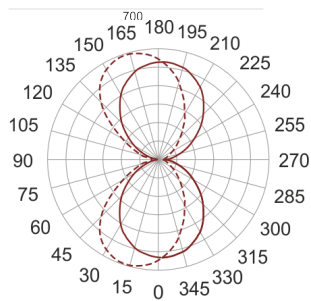

AMBIENT LED 1300 4.0K BIAŁY

— C0-C180 - - - - C90-C270

- IP: 40
- Color temperature: 3500-4000, Cool
- Luminous flux: 3505 lm

Name	Code	Colour	Voltage supply	Luminaire wattage	Light source type	Luminous flux	
AMBIENT LED 1300 4.0K BIAŁY	8841210	white	230V	38,1W	LED	3505 lm	4000K