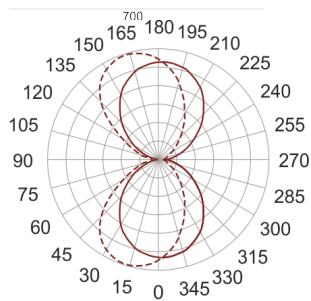

# AMBIENT LED 1300 4.0K BIAŁY

— C0-C180      - - - - C90-C270

- IP: 40
- Color temperature: 3500-4000, Cool
- Luminous flux: 3505 lm

Name	Code	Colour	Voltage supply	Luminaire wattage	Light source type	Luminous flux	
<a href="#">AMBIENT LED 1300 4.0K BIAŁY</a>	8841210	white	230V	38,1W	LED	3505 lm	4000K