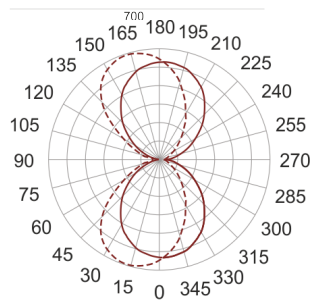

AMBIENT LED 1300 4.0K SZARY

— C0-C180 - - - - C90-C270

- IP: 40
- Color temperature: 3500-4000, Cool
- Luminous flux: 3505 lm

Name	Code	Colour	Voltage supply	Luminaire wattage	Light source type	Luminous flux	
AMBIENT LED 1300 4.0K SZARY	8841213	gray	230V	38,1W	LED	3505 lm	4000K