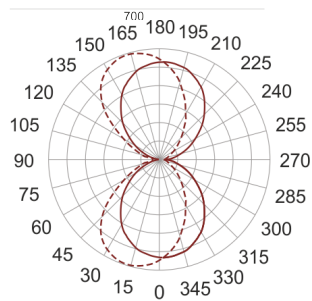

# AMBIENT LED 1300 4.0K SZARY

— C0-C180      - - - - C90-C270

- IP: 40
- Color temperature: 3500-4000, Cool
- Luminous flux: 3505 lm

Name	Code	Colour	Voltage supply	Luminaire wattage	Light source type	Luminous flux	
<a href="#">AMBIENT LED 1300 4.0K SZARY</a>	8841213	gray	230V	38,1W	LED	3505 lm	4000K