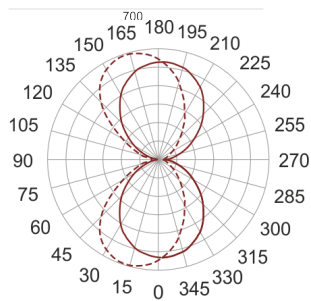

AMBIENT LED 700 4.0K BIAŁY

— C0-C180 - - - - C90-C270

- IP: 40
- Color temperature: 3500-4000, Cool
- Luminous flux: 1895 lm

Name	Code	Colour	Voltage supply	Luminaire wattage	Light source type	Luminous flux	
AMBIENT LED 700 4.0K BIAŁY	8841200	white	230V	16,5W	LED	1895 lm	4000K