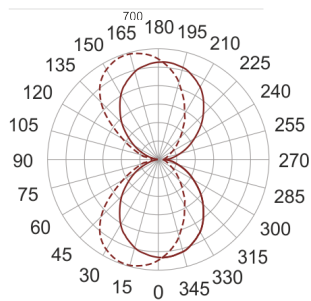

# AMBIENT LED 700 4.0K BIAŁY

— C0-C180    - - - - C90-C270

- IP: 40
- Color temperature: 3500-4000, Cool
- Luminous flux: 1895 lm

Name	Code	Colour	Voltage supply	Luminaire wattage	Light source type	Luminous flux	
<a href="#">AMBIENT LED 700 4.0K BIAŁY</a>	8841200	white	230V	16,5W	LED	1895 lm	4000K