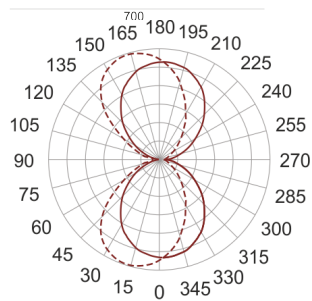

# AMBIENT LED 700 4.0K BIAŁY

— C0-C180    - - - - C90-C270

- IP: 40
- Color temperature: 3500-4000, Cool
- Luminous flux: 1895 lm

Name	Code	Colour	Voltage supply	Luminaire wattage	Light source type	Luminous flux	
<a href="#">AMBIENT LED 700 4.0K BIAŁY</a>	8841200	white	230V	16,5W	LED	1895 lm	4000K