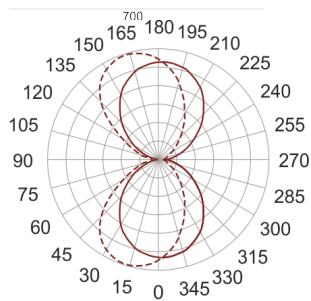

# AMBIENT LED 700 4.0K SZARY

— C0-C180      - - - - C90-C270

- IP: 40
- Color temperature: 3500-4000, Cool
- Luminous flux: 1895 lm

Name	Code	Colour	Voltage supply	Luminaire wattage	Light source type	Luminous flux	
<a href="#">AMBIENT LED 700 4.0K SZARY</a>	8841203	gray	230V	16,5W	LED	1895 lm	4000K