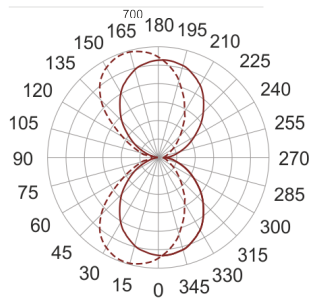

# AMBIENT LED 700 4.0K SZARY

— C0-C180      - - - - C90-C270

- IP: 40
- Color temperature: 3500-4000, Cool
- Luminous flux: 1895 lm

Name	Code	Colour	Voltage supply	Luminaire wattage	Light source type	Luminous flux	
<a href="#">AMBIENT LED 700 4.0K SZARY</a>	8841203	gray	230V	16,5W	LED	1895 lm	4000K