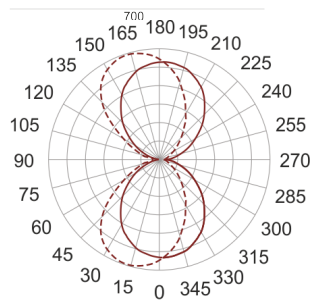

AMBIENT LED 700 4.0K SZARY

— C0-C180 - - - - C90-C270

- IP: 40
- Color temperature: 3500-4000, Cool
- Luminous flux: 1895 lm

Name	Code	Colour	Voltage supply	Luminaire wattage	Light source type	Luminous flux	
AMBIENT LED 700 4.0K SZARY	8841203	gray	230V	16,5W	LED	1895 lm	4000K