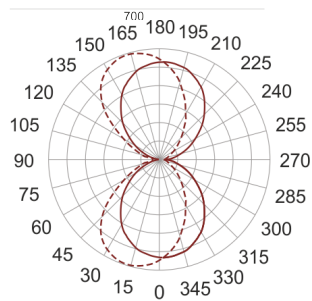

# AMBIENT LED 700 4.0K SZARY

— C0-C180      - - - - C90-C270

- IP: 40
- Color temperature: 3500-4000, Cool
- Luminous flux: 1895 lm

Name	Code	Colour	Voltage supply	Luminaire wattage	Light source type	Luminous flux	
<a href="#">AMBIENT LED 700 4.0K SZARY</a>	8841203	gray	230V	16,5W	LED	1895 lm	4000K