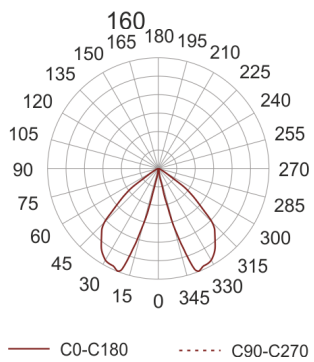

# B-SIDE LED 450 ANTRACYT

- IP: 65
- Color temperature: 3500-4000, Cool
- Luminous flux: 93 lm

Name	Code	Colour	Voltage supply	Luminaire wattage	Light source type	Luminous flux	
<a href="#">B-SIDE_LED_450_antracyt</a>	5841164	ANTRACYT	230V	4,5W	LED	93 lm	4000K