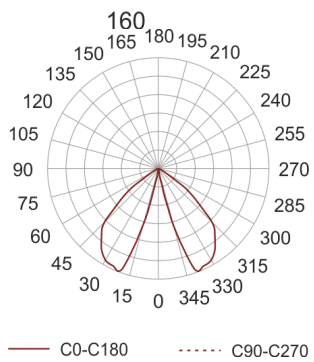

# B-SIDE LED 450 SZARY

- IP: 65
- Color temperature: 3500-4000, Cool
- Luminous flux: 93 lm

Name	Code	Colour	Voltage supply	Luminaire wattage	Light source type	Luminous flux	
<a href="#">B-SIDE_LED_450_szary</a>	5841163	gray	230V	4,5W	LED	93 lm	4000K