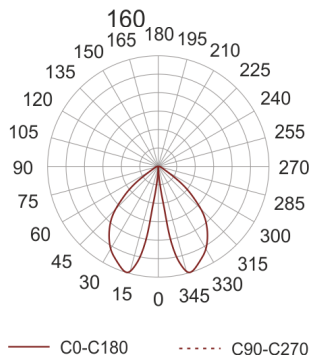

B-SIDE LED 850 500 ANTRACYT

- IP: 65
- Color temperature: 3500-4000, Cool
- Luminous flux: 171 lm

Name	Code	Colour	Voltage supply	Luminaire wattage	Light source type	Luminous flux	
B-SIDE_LED_850_500_antracyt	5841074	ANTRACYT	230V	6,4W	LED	171 lm	4000K