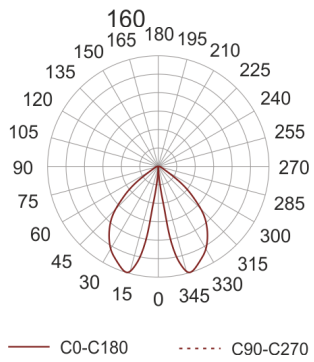

# B-SIDE LED 850 500 ANTRACYT

- IP: 65
- Color temperature: 3500-4000, Cool
- Luminous flux: 171 lm

| Name  | Code    | Colour   | Voltage supply | Luminaire wattage | Light source type | Luminous flux |       |
|---|---------|----------|----------------|-------------------|-------------------|---------------|-------|
| <a href="#">B-SIDE_LED_850_500_antracyt</a> | 5841074 | ANTRACYT | 230V           | 6,4W              | LED               | 171 lm        | 4000K |