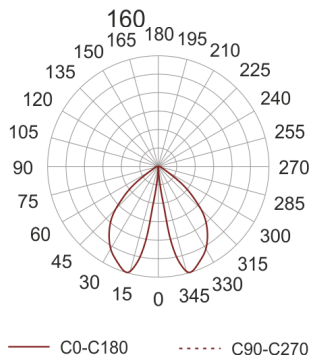

B-SIDE LED 850 500 ANTRACYT

- IP: 65
- Color temperature: 3500-4000, Cool
- Luminous flux: 171 lm

Name	Code	Colour	Voltage supply	Luminaire wattage	Light source type	Luminous flux	
B-SIDE_LED_850_500_antracyt	5841074	ANTRACYT	230V	6,4W	LED	171 lm	4000K