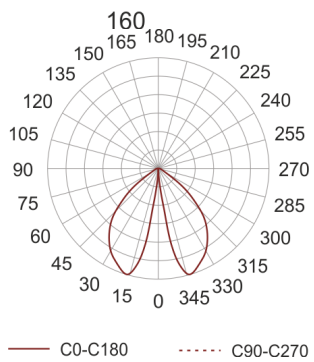

B-SIDE LED 850 500 SZARY

- IP: 65
- Color temperature: 3500-4000, Cool
- Luminous flux: 171 lm

Name	Code	Colour	Voltage supply	Luminaire wattage	Light source type	Luminous flux	
B-SIDE_LED_850_500_szary	5841073	gray	230V	6,4W	LED	171 lm	4000K