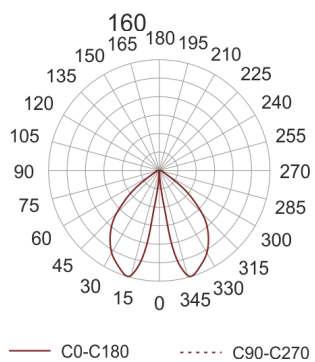

# B-SIDE LED 850 500 SZARY

- IP: 65
- Color temperature: 3500-4000, Cool
- Luminous flux: 171 lm

Name	Code	Colour	Voltage supply	Luminaire wattage	Light source type	Luminous flux	
<a href="#">B-SIDE_LED_850_500_szary</a>	5841073	gray	230V	6,4W	LED	171 lm	4000K