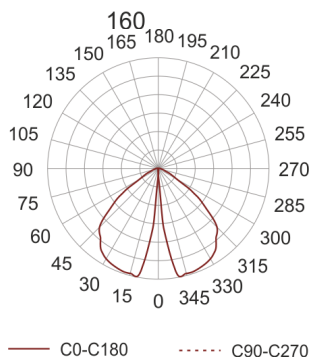

B-SIDE LED 850 SZARY

- IP: 65
- Color temperature: 3500-4000, Cool
- Luminous flux: 93 lm

Name	Code	Colour	Voltage supply	Luminaire wattage	Light source type	Luminous flux	
B-SIDE_LED_850_szary	5841063	gray	230V	4,5W	LED	93 lm	4000K