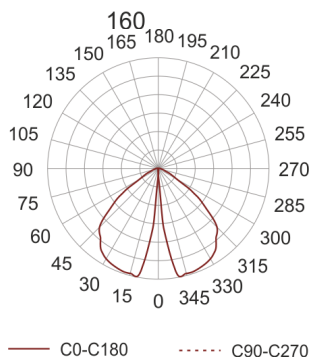

# B-SIDE LED 850 SZARY

- IP: 65
- Color temperature: 3500-4000, Cool
- Luminous flux: 93 lm

Name	Code	Colour	Voltage supply	Luminaire wattage	Light source type	Luminous flux	
<a href="#">B-SIDE_LED_850_szary</a>	5841063	gray	230V	4,5W	LED	93 lm	4000K