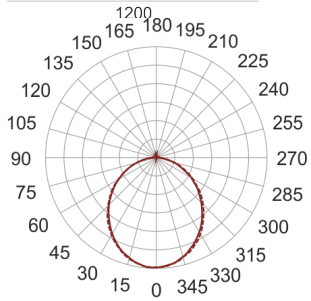

BELGO LED 120 SZARY

— C0-C180 C90-C270

- IP: 20
- Color temperature: 3500-4000, Cool
- Luminous flux: 1872,832368 lm

Name	Code	Colour	Voltage supply	Luminaire wattage	Light source type	Luminous flux	
BELGO LED 120 SZARY		gray	230V	52	LED	1872,832368 lm	4000K