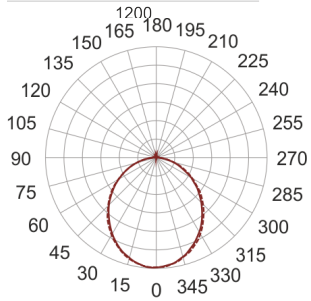

# BELGO LED 120 SZARY

— C0-C180    ..... C90-C270

- IP: 20
- Color temperature: 3500-4000, Cool
- Luminous flux: 1872,832368 lm

Name	Code	Colour	Voltage supply	Luminaire wattage	Light source type	Luminous flux	
<a href="#">BELGO LED 120 SZARY</a>		gray	230V	52	LED	1872,832368 lm	4000K