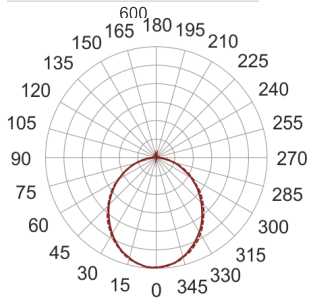

BELGO LED 60 SZARY

— C0-C180 C90-C270

- IP: 20
- Color temperature: 3500-4000, Cool
- Luminous flux: 936,416184 lm

Name	Code	Colour	Voltage supply	Luminaire wattage	Light source type	Luminous flux	
BELGO LED 60 SZARY		gray	230V	27	LED	936,416184 lm	4000K