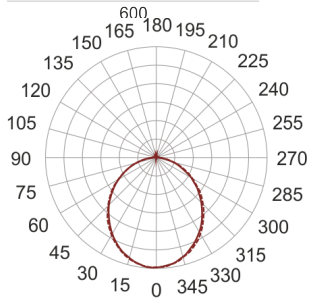

BELGO LED 60 SZARY

— C0-C180 - - - - C90-C270

- IP: 20
- Color temperature: 3500-4000, Cool
- Luminous flux: 936,416184 lm

Name	Code	Colour	Voltage supply	Luminaire wattage	Light source type	Luminous flux	
BELGO LED 60 SZARY		gray	230V	27	LED	936,416184 lm	4000K