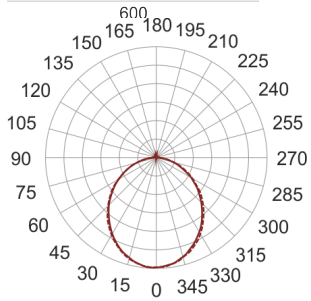

BELGO LED 60 SZARY

— C0-C180 C90-C270

- IP: 20
- Color temperature: 3500-4000, Cool
- Luminous flux: 936,416184 lm

Name	Code	Colour	Voltage supply	Luminaire wattage	Light source type	Luminous flux	
BELGO LED 60 SZARY		gray	230V	27	LED	936,416184 lm	4000K