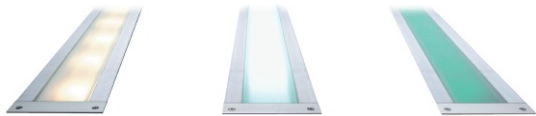

CABRIO INCASSO 14LED NW SZARY

- IP: 65
- Color temperature: 3500-4000, Cool
- Luminous flux: 1508 lm

Name	Code	Colour	Voltage supply	Luminaire wattage	Light source type	Luminous flux	
CABRIO INCASSO 14LED NW SZARY	JEC592115705	gray	230V	14x1,2W	LED	1508 lm	4000K