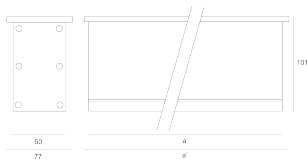

CABRIO INCASSO 14LED NW SZARY

- IP: 65
- Color temperature: 3500-4000, Cool
- Luminous flux: 1508 lm

Name	Code	Colour	Voltage supply	Luminaire wattage	Light source type	Luminous flux	
CABRIO INCASSO 14LED NW SZARY	JEC592115705	gray	230V	14x1,2W	LED	1508 lm	4000K