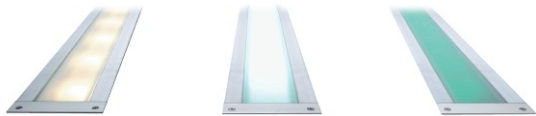

# CABRIO INCASSO 14LED WW SZARY

- IP: 65
- Color temperature: 2700-3500
- Luminous flux: 1295 lm

Name	Code	Colour	Voltage supply	Luminaire wattage	Light source type	Luminous flux	
<a href="#">CABRIO INCASSO 14LED WW SZARY</a>	JEC592115805	gray	230V	14x1,2W	LED	1295 lm	3000K