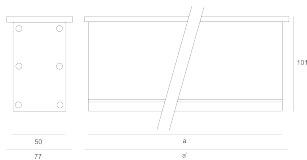

# CABRIO INCASSO 14LED WW SZARY

- IP: 65
- Color temperature: 2700-3500
- Luminous flux: 1295 lm

Name	Code	Colour	Voltage supply	Luminaire wattage	Light source type	Luminous flux	
<a href="#">CABRIO INCASSO 14LED WW SZARY</a>	JEC592115805	gray	230V	14x1,2W	LED	1295 lm	3000K