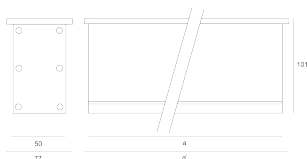

# CABRIO INCASSO 28LED NW SZARY

- IP: 65
- Color temperature: 3500-4000, Cool
- Luminous flux: 1m

Name	Code	Colour	Voltage supply	Luminaire wattage	Light source type	
<a href="#">CABRIO INCASSO 28LED NW SZARY</a>	JEC592315705	gray	230V	28x1,2W	LED	4000K