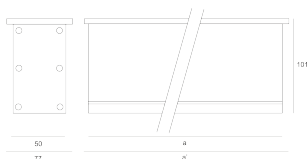

CABRIO INCASSO 28LED NW SZARY

- IP: 65
- Color temperature: 3500-4000, Cool
- Luminous flux: 1m

Name	Code	Colour	Voltage supply	Luminaire wattage	Light source type	
CABRIO INCASSO 28LED NW SZARY	JEC592315705	gray	230V	28x1,2W	LED	4000K