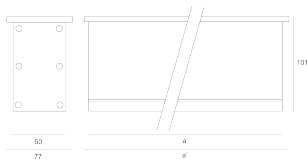

# CABRIO INCASSO 28LED WW SZARY

- IP: 65
- Color temperature: 2700-3500
- Luminous flux: 1m

Name	Code	Colour	Voltage supply	Luminaire wattage	Light source type	
<a href="#">CABRIO INCASSO 28LED WW SZARY</a>	JEC592315805	gray	230V	28x1,2W	LED	3000K