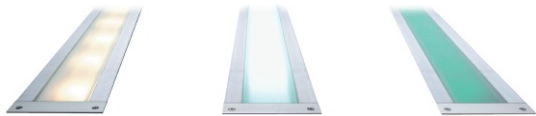

# CABRIO INCASSO 28LED WW SZARY

- IP: 65
- Color temperature: 2700-3500
- Luminous flux: 1m

Name	Code	Colour	Voltage supply	Luminaire wattage	Light source type	
<a href="#">CABRIO INCASSO 28LED WW SZARY</a>	JEC592315805	gray	230V	28x1,2W	LED	3000K