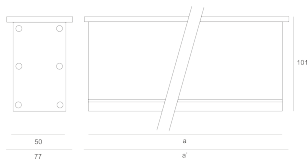

CABRIO INCASSO 28LED WW SZARY

- IP: 65
- Color temperature: 2700-3500
- Luminous flux: 1m

Name	Code	Colour	Voltage supply	Luminaire wattage	Light source type	
CABRIO INCASSO 28LED WW SZARY	JEC592315805	gray	230V	28x1,2W	LED	3000K