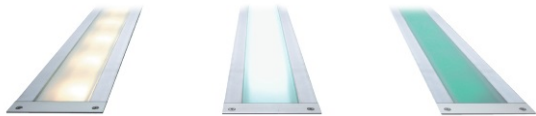

CABRIO INCASSO 28LED WW SZARY

- IP: 65
- Color temperature: 2700-3500
- Luminous flux: 1m

Name	Code	Colour	Voltage supply	Luminaire wattage	Light source type	
CABRIO INCASSO 28LED WW SZARY	JEC592315805	gray	230V	28x1,2W	LED	3000K