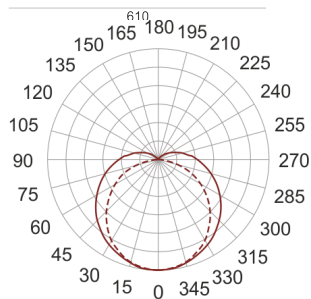

# CASTOR LED 3.0K BIAŁY

— C0-C180    - - - C90-C270

- IP: 20
- Color temperature: 2700-3500
- Luminous flux: 980 lm

Name	Code	Colour	Voltage supply	Luminaire wattage	Light source type	Luminous flux	
<a href="#">CASTOR_LED_3.0K_BIAŁY</a>	PS2L11	white	230V	7,8WW	LED	980 lm	3000K