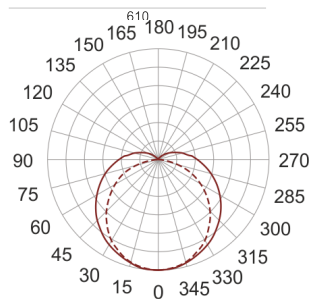

CASTOR LED 3.0K BIAŁY

— C0-C180 - - - - C90-C270

- IP: 20
- Color temperature: 2700-3500
- Luminous flux: 980 lm

Name	Code	Colour	Voltage supply	Luminaire wattage	Light source type	Luminous flux	
CASTOR_LED_3.0K_BIAŁY	PS2L11	white	230V	7,8WW	LED	980 lm	3000K