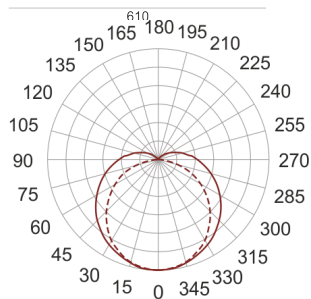

CASTOR LED 3.0K BIAŁY

— C0-C180 - - - C90-C270

- IP: 20
- Color temperature: 2700-3500
- Luminous flux: 980 lm

Name	Code	Colour	Voltage supply	Luminaire wattage	Light source type	Luminous flux	
CASTOR_LED_3.0K_BIAŁY	PS2L11	white	230V	7,8WW	LED	980 lm	3000K