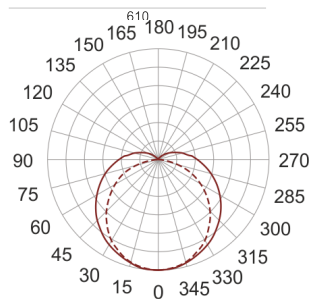

CASTOR LED 3.0K STAL NIERDZEWNA

— C0-C180 - - - C90-C270

- IP: 20
- Color temperature: 2700-3500
- Luminous flux: 980 lm

Name	Code	Colour	Voltage supply	Luminaire wattage	Light source type	Luminous flux	
CASTOR_LED_3.0K_STAL_NIERDZEWNA	PS2L41	stainless steel	230V	7,8WW	LED	980 lm	3000K