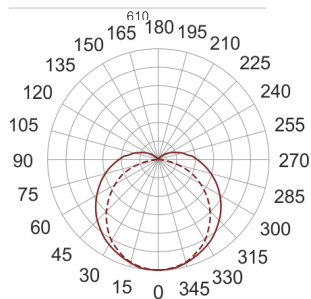

CASTOR LED 3.0K STAL NIERDZEWNA

— C0-C180 - - - - C90-C270

- IP: 20
- Color temperature: 2700-3500
- Luminous flux: 980 lm

Name	Code	Colour	Voltage supply	Luminaire wattage	Light source type	Luminous flux	
CASTOR_LED_3.0K_STAL_NIERDZEWNA	PS2L41	stainless steel	230V	7,8WW	LED	980 lm	3000K