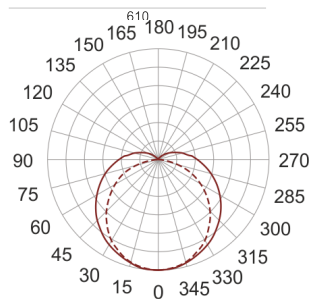

CASTOR LED 3.0K STAL NIERDZEWNA

— C0-C180 - - - - C90-C270

- IP: 20
- Color temperature: 2700-3500
- Luminous flux: 980 lm

| Name | Code | Colour | Voltage supply | Luminaire wattage | Light source type | Luminous flux | |
|---|--------|-----------------|----------------|-------------------|-------------------|---------------|-------|
| CASTOR_LED_3.0K_STAL_NIERDZEWNA | PS2L41 | stainless steel | 230V | 7,8WW | LED | 980 lm | 3000K |