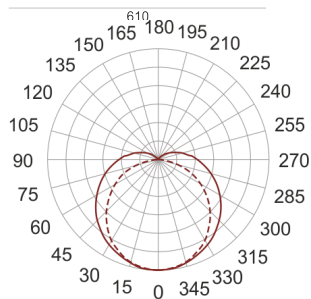

# CASTOR LED 4.0K BIAŁY

— C0-C180    - - - C90-C270

- IP: 20
- Color temperature: 3500-4000, Cool
- Luminous flux: 1020 lm

Name	Code	Colour	Voltage supply	Luminaire wattage	Light source type	Luminous flux	
<a href="#">CASTOR_LED_4.0K_BIAŁY</a>	PS2L12	white	230V	7,8WW	LED	1020 lm	4000K