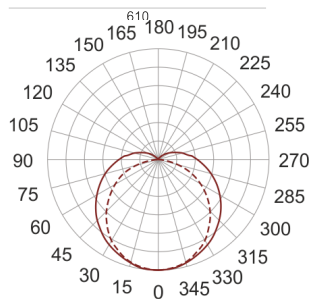

# CASTOR LED 4.0K BIAŁY

— C0-C180    - - - - C90-C270

- IP: 20
- Color temperature: 3500-4000, Cool
- Luminous flux: 1020 lm

Name	Code	Colour	Voltage supply	Luminaire wattage	Light source type	Luminous flux	
<a href="#">CASTOR_LED_4.0K_BIAŁY</a>	PS2L12	white	230V	7,8WW	LED	1020 lm	4000K