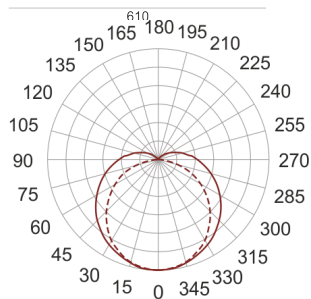

CASTOR LED 4.0K BIAŁY

— C0-C180 - - - C90-C270

- IP: 20
- Color temperature: 3500-4000, Cool
- Luminous flux: 1020 lm

Name	Code	Colour	Voltage supply	Luminaire wattage	Light source type	Luminous flux	
CASTOR_LED_4.0K_BIAŁY	PS2L12	white	230V	7,8WW	LED	1020 lm	4000K