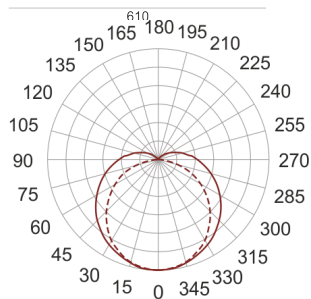

CASTOR LED 4.0K STAL NIERDZEWNA

— C0-C180 - - - C90-C270

- IP: 20
- Color temperature: 3500-4000, Cool
- Luminous flux: 1020 lm

Name	Code	Colour	Voltage supply	Luminaire wattage	Light source type	Luminous flux	
CASTOR_LED_4.0K_STAL_NIERDZEWNA	PS2L42	stainless steel	230V	7,8WW	LED	1020 lm	4000K