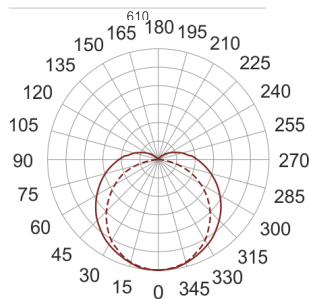

CASTOR LED 4.0K STAL NIERDZEWNA

— C0-C180 - - - C90-C270

- IP: 20
- Color temperature: 3500-4000, Cool
- Luminous flux: 1020 lm

Name	Code	Colour	Voltage supply	Luminaire wattage	Light source type	Luminous flux	
CASTOR_LED_4.0K_STAL_NIERDZEWNA	PS2L42	stainless steel	230V	7,8WW	LED	1020 lm	4000K