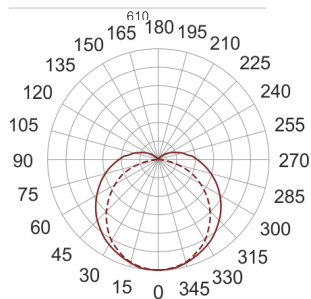

CASTOR LED 4.0K STAL NIERDZEWNA

— C0-C180 - - - - C90-C270

- IP: 20
- Color temperature: 3500-4000, Cool
- Luminous flux: 1020 lm

Name	Code	Colour	Voltage supply	Luminaire wattage	Light source type	Luminous flux	
CASTOR_LED_4.0K_STAL_NIERDZEWNA	PS2L42	stainless steel	230V	7,8WW	LED	1020 lm	4000K