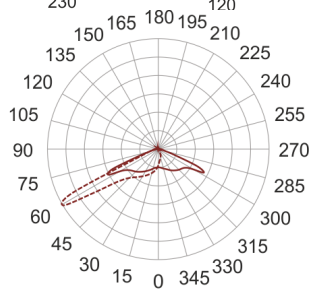

# CORGO 2 SZARY

— C0-C180    - - - C90-C270

- IP: 67
- Color temperature: > 4000, Cool
- Luminous flux: 0 lm

Name	Code	Colour	Voltage supply	Luminaire wattage	Light source type	Luminous flux	
<a href="#">CORGO 2 SZARY</a>		gray	230V	5	LED	0 lm	5700K