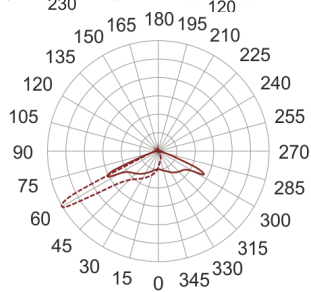

# CORGO 2 SZARY

— C0-C180    - - - C90-C270

- IP: 67
- Color temperature: > 4000, Cool
- Luminous flux: 0 lm

Name	Code	Colour	Voltage supply	Luminaire wattage	Light source type	Luminous flux	
<a href="#">CORGO 2 SZARY</a>		gray	230V	5	LED	0 lm	5700K