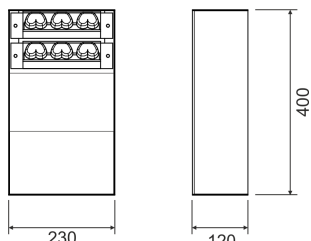

# CORGO 2 SZARY

— C0-C180    - - - C90-C270

- IP: 67
- Color temperature: > 4000, Cool
- Luminous flux: 0 lm

Name	Code	Colour	Voltage supply	Luminaire wattage	Light source type	Luminous flux	
<a href="#">CORGO 2 SZARY</a>		gray	230V	5	LED	0 lm	5700K