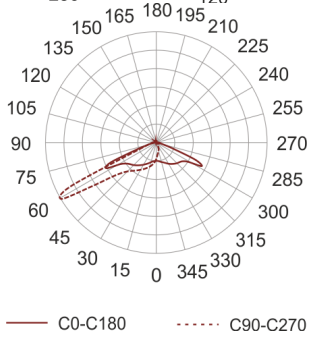

# CORGO 4 SZARY

- IP: 67
- Color temperature: > 4000, Cool
- Luminous flux: 0 lm

Name	Code	Colour	Voltage supply	Luminaire wattage	Light source type	Luminous flux	
<a href="#">CORGO 4 SZARY</a>		gray	230V	0	LED	0 lm	5700K