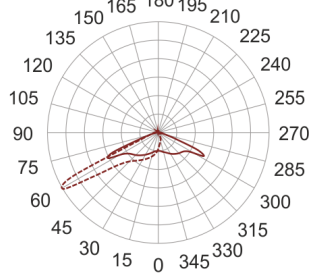

CORGO 8 SZARY

— C0-C180 - - - C90-C270

- IP: 67
- Color temperature: > 4000, Cool
- Luminous flux: 0 lm

Name	Code	Colour	Voltage supply	Luminaire wattage	Light source type	Luminous flux	
CORGO_8_SZARY		gray	230V	0	LED	0 lm	5700K